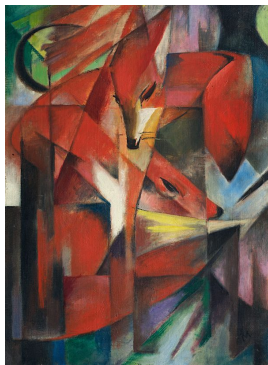

What? (Key Knowledge)

Artist Study

Franz Marc

Franz Marc was born in Germany on 8th February 1880

He was an abstract artist.

He was a German painter and printmaker.

His artwork focuses on paintings of animals and uses shape to create the body and background.

He died on 4th March 1916.

Techniques

Different ways of creating your artwork.

Lines and texture

The feel or shape of a surface or substance; the smoothness, roughness, softness, etc. of something. cross-hatching: A method of showing shading by means of multiple small lines that intersect.

Diagrams and Symbols

Examples of African Masks

What? (Key Vocabulary)

Spelling

Definition/ Sentence

Sculpture

Sculpture is a type of art. It must be three-dimensional (meaning it must have height, width, and depth like a cube).

Shapes

In the visual arts, shape is a flat, enclosed area of an artwork created through lines, textures, colours or an area enclosed by other shapes such as triangles, circles, and squares.

Materials

A range of media including; rolled up paper, straws, card and clay to create your sculpture.